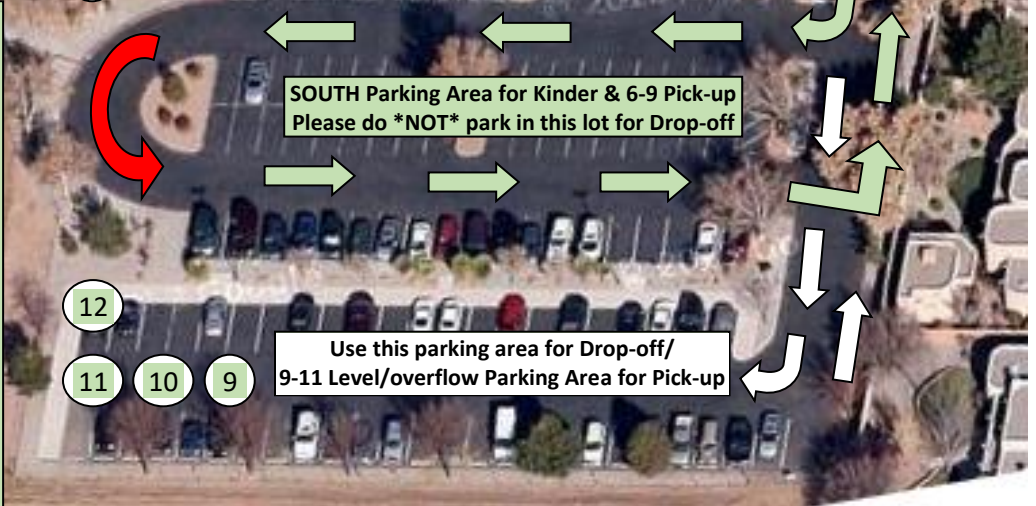

MIDDLE SCHOOL students + their siblings
Drive-thru Drop-off & Pick-up:

All TMMS Middle School students, and any sibling of a current TMMS student, will participate in the drive-thru drop-off and pick-up procedure on the **NORTH** side of the building. Please remain in your car at all times.

- **Drop-off:** 8:20 – 8:40 am
- **Pick-up:** *2:40 – 2:55 pm

*Please do not arrive before 2:40

ELEMENTARY Students Drop-Off & Pick-Up:

If you do **not** have a current TMMS student, you will always use the **SOUTH** Parking Area with the following procedures for daily Drop-off & Pick-up:

Drop-off from 8:20 – 8:45 am:
 You will be able to drop-off at the red 'Quick Drop-off' curb or park your car if you need more time. If you would like to park, please do so in the southern-most parking lot (with the school buses) only.

Pick-up from 2:15 – 2:35 pm:
 You will need to park your car and walk over to the pick-up area designated below.

- Spots 1 – 5 = 1st & 2nd Grade Classes pick-up area
- Spot 6 & 7 = both 3rd Grade Classes pick-up area
- Spot 8 = Kindergarten Class pick-up behind gate
- Spots 9 – 12 = 9-11 Classes pick-up area